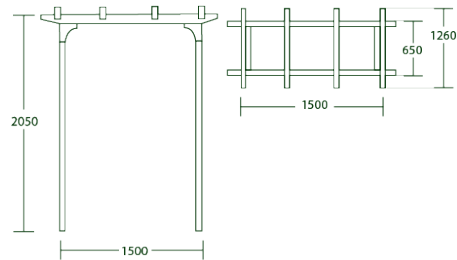

Pinehaven Garden Products

RETAIL PRICES - EFFECTIVE FROM OCTOBER 2022

www.pinehavensheds.co.nz

GARDEN ARCHWAYS

CURVED ARCHWAYS

1.0m Wide	\$240.00
1.2m Wide	\$245.00
1.4 m Wide	\$275.00

GARDEN PERGOLA

1.5m Wide	\$395.00
-----------	----------