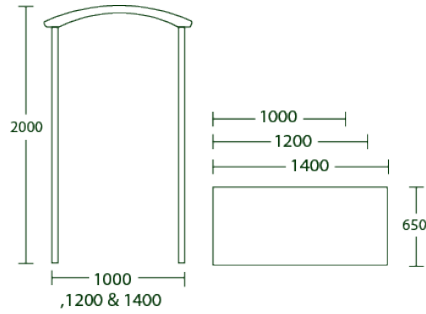

Pinehaven Garden Products

RETAIL PRICES - EFFECTIVE FROM OCTOBER 2022

www.pinehavensheds.co.nz

GARDEN ARCHWAYS

CURVED ARCHWAYS

1.0m Wide	\$240.00
1.2m Wide	\$245.00
1.4 m Wide	\$275.00

GARDEN PERGOLA

1.5m Wide	\$395.00
-----------	----------