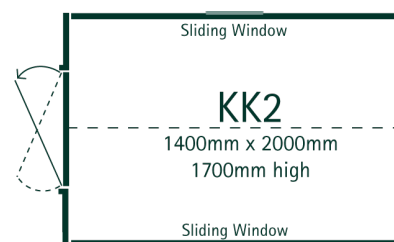

Pinehaven Garden Products

RETAIL PRICES - EFFECTIVE FROM SEPTEMBER 2022

www.pinehavensheds.co.nz

PLAYHOUSES

KIDS CUBBY WITHOUT VERANDAH

- Single Door 590mm x 1150mm
- Colour steel Karaka roof

- Treated timber ready for you to stain or paint
- Perspex sliding window

KK1

1.4m wide x 1.5m deep
1.7m high

RRP \$1445.00

KK2

1.4m wide x 2.0m deep
1.7m high

RRP \$1795.00

KIDS CUBBY WITH VERANDAH

- Single Door 590mm x 1150mm
- Colour steel Karaka roof
- 500mm deep verandah and deck

- Treated timber ready for you to stain or paint
- Perspex sliding window

KK1 + VERANDAH

1.4m wide x 2.0 deep
1.7m high

RRP \$1795.00

KK2 + VERANDAH

1.4m wide x 2.5m deep
1.7m high

RRP \$2095.00

EXTRAS	RRP
Additional Perspex Window	\$95.00
Colour Change	\$130.00