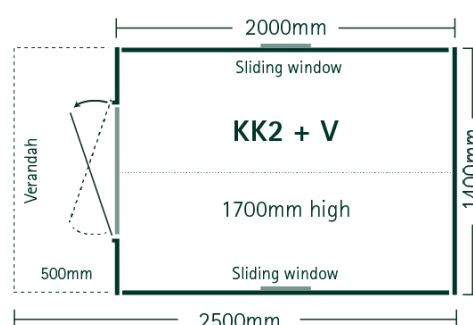

KK1

1.4m wide x 1.5m deep
1.7m high

RRP \$1445.00

KK2

1.4m wide x 2.0m deep
1.7m high

RRP \$1795.00

KIDS CUBBY WITH VERANDAH

- Single Door 590mm x 1150mm
- Colour steel Karaka roof
- 500mm deep verandah and deck

- Treated timber ready for you to stain or paint
- Perspex sliding window

KK1 + VERANDAH

1.4m wide x 2.0 deep
1.7m high

RRP \$1795.00

KK2 + VERANDAH

1.4m wide x 2.5m deep
1.7m high

RRP \$2095.00

EXTRAS	RRP
Additional Perspex Window	\$95.00
Colour Change	\$130.00