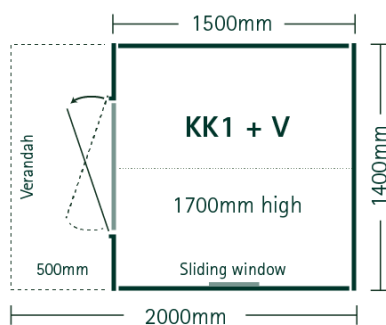

KK1

1.4m wide x 1.5m deep
1.7m high

RRP \$1445.00

KK2

1.4m wide x 2.0m deep
1.7m high

RRP \$1795.00

KIDS CUBBY WITH VERANDAH

- Single Door 590mm x 1150mm
- Colour steel Karaka roof
- 500mm deep verandah and deck

- Treated timber ready for you to stain or paint
- Perspex sliding window

KK1 + VERANDAH

1.4m wide x 2.0 deep
1.7m high

RRP \$1795.00

KK2 + VERANDAH

1.4m wide x 2.5m deep
1.7m high

RRP \$2095.00

EXTRAS	RRP
Additional Perspex Window	\$95.00
Colour Change	\$130.00