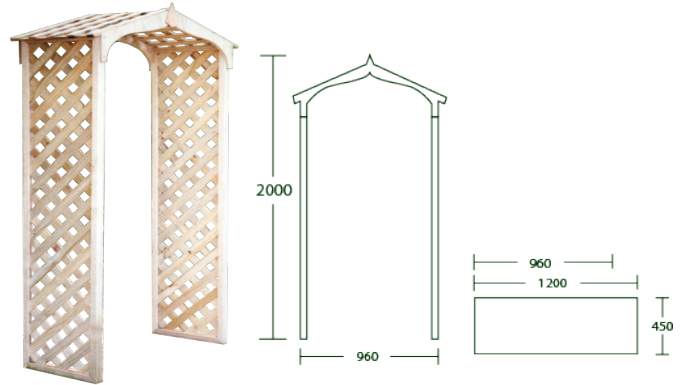

Pinehaven Garden Products

RETAIL PRICES - EFFECTIVE FROM 1 OCTOBER 2021

www.pinehavensheds.co.nz

ARCHWAYS & SEATS

CURVED ARCHWAYS

1.0m Wide	\$229.00
1.2m Wide	\$232.00
1.4 m Wide	\$263.00

GABLE ARCHWAYS

.96m Wide	\$272.00
1.2m wide	\$326.00

GARDEN PERGOLA

1.5m Wide	\$380.00
-----------	----------

GARDEN SEAT

1.2m Wide	\$835.00
-----------	----------

Contact us for a quote on any custom changes to our standard range of Pinehaven archways.

Pinehaven Garden Products
1 The Esplanade Petone Ph: 04 568 9373 Fax: 04 568 9629
e-mail: sales@pinehavensheds.co.nz www.pinehavensheds.co.nz