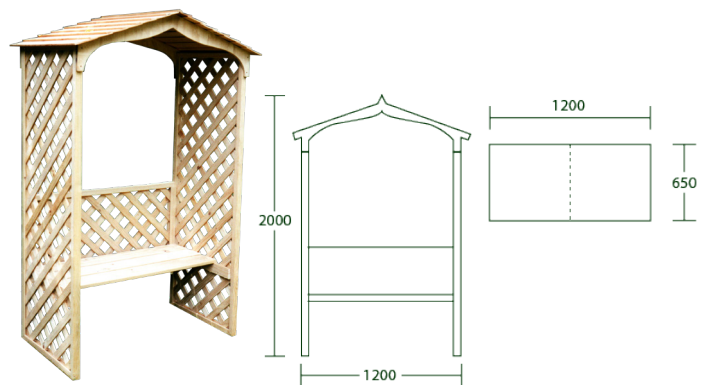

Pinehaven Garden Products

RETAIL PRICES - EFFECTIVE FROM 1 OCTOBER 2021

www.pinehavensheds.co.nz

ARCHWAYS & SEATS

CURVED ARCHWAYS

1.0m Wide	\$229.00
1.2m Wide	\$232.00
1.4 m Wide	\$263.00

GABLE ARCHWAYS

.96m Wide	\$272.00
1.2m wide	\$326.00

GARDEN PERGOLA

1.5m Wide	\$380.00
-----------	----------

GARDEN SEAT

1.2m Wide	\$835.00
-----------	----------

Contact us for a quote on any custom changes to our standard range of Pinehaven archways.

Pinehaven Garden Products
1 The Esplanade Petone Ph: 04 568 9373 Fax: 04 568 9629
e-mail: sales@pinehavensheds.co.nz www.pinehavensheds.co.nz