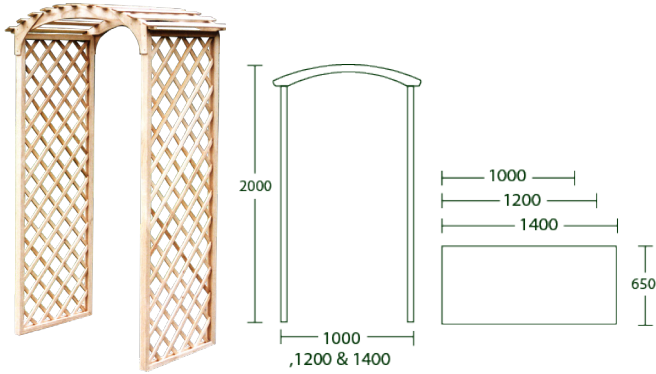

Pinehaven Garden Products

RETAIL PRICES - EFFECTIVE FROM 1 OCTOBER 2021

www.pinehavensheds.co.nz

ARCHWAYS & SEATS

CURVED ARCHWAYS

1.0m Wide	\$229.00
1.2m Wide	\$232.00
1.4 m Wide	\$263.00

GABLE ARCHWAYS

.96m Wide	\$272.00
1.2m wide	\$326.00

GARDEN PERGOLA

1.5m Wide	\$380.00
-----------	----------

GARDEN SEAT

1.2m Wide	\$835.00
-----------	----------

Contact us for a quote on any custom changes to our standard range of Pinehaven archways.

Pinehaven Garden Products
1 The Esplanade Petone Ph: 04 568 9373 Fax: 04 568 9629
e-mail: sales@pinehavensheds.co.nz www.pinehavensheds.co.nz