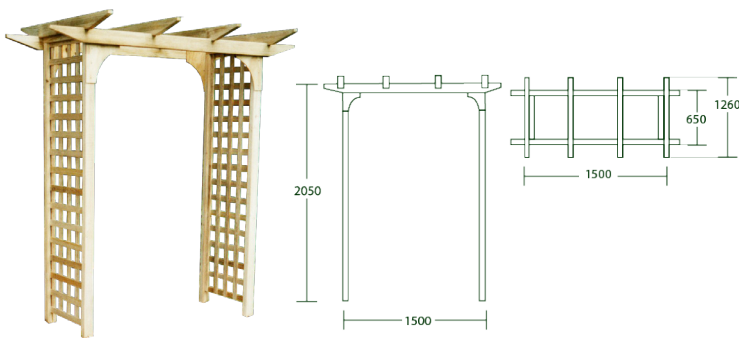

Pinehaven Garden Products

RETAIL PRICES - EFFECTIVE FROM 1 OCTOBER 2021

www.pinehavensheds.co.nz

ARCHWAYS & SEATS

CURVED ARCHWAYS

1.0m Wide	\$229.00
1.2m Wide	\$232.00
1.4 m Wide	\$263.00

GABLE ARCHWAYS

.96m Wide	\$272.00
1.2m wide	\$326.00

GARDEN PERGOLA

1.5m Wide	\$380.00
-----------	----------

GARDEN SEAT

1.2m Wide	\$835.00
-----------	----------

Contact us for a quote on any custom changes to our standard range of Pinehaven archways.

Pinehaven Garden Products
1 The Esplanade Petone Ph: 04 568 9373 Fax: 04 568 9629
e-mail: sales@pinehavensheds.co.nz www.pinehavensheds.co.nz