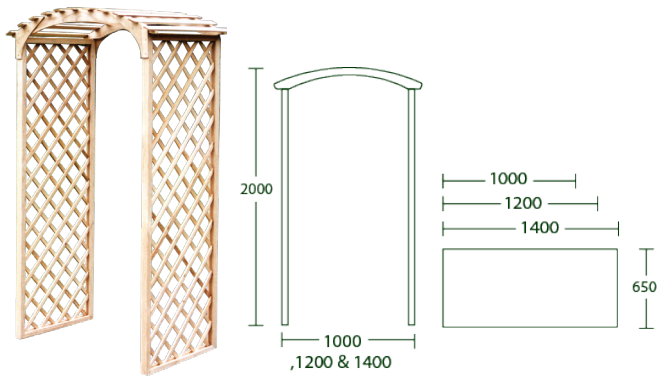

ARCHWAYS & SEATS

CURVED ARCHWAYS

1.0m Wide	\$195.00
1.2m Wide	\$210.00
1.4 m Wide	\$240.00

GABLE ARCHWAYS

.96m Wide	\$240.00
1.2m wide	\$290.00

GARDEN PERGOLA

1.5m Wide	\$340.00
-----------	----------

GARDEN SEAT

1.2m Wide	\$725.00
-----------	----------

GARDEN RETREAT

2.1m Wide	\$1025.00
Optional Floor Kit	\$230.00

Contact us for a quote on any custom changes to our standard range of Pinehaven archways.