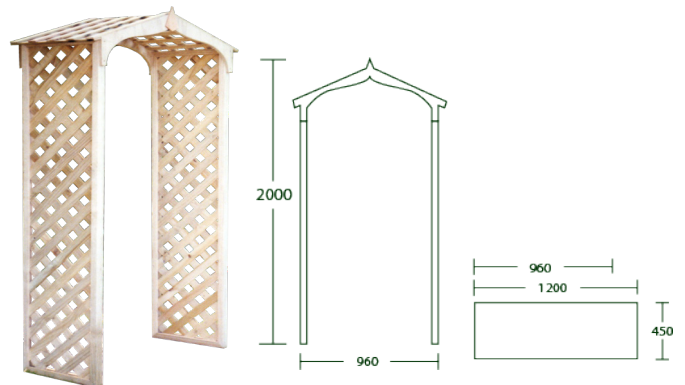

ARCHWAYS & SEATS

CURVED ARCHWAYS

1.0m Wide	\$195.00
1.2m Wide	\$210.00
1.4 m Wide	\$240.00

GABLE ARCHWAYS

.96m Wide	\$240.00
1.2m wide	\$290.00

GARDEN PERGOLA

1.5m Wide	\$340.00
-----------	----------

GARDEN SEAT

1.2m Wide	\$725.00
-----------	----------

GARDEN RETREAT

2.1m Wide	\$1025.00
Optional Floor Kit	\$230.00

Contact us for a quote on any custom changes to our standard range of Pinehaven archways.