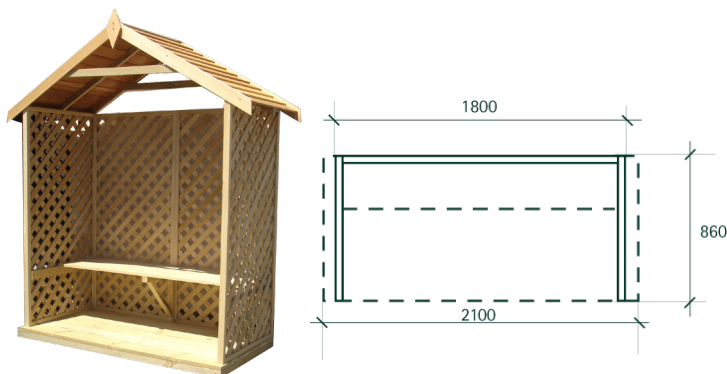

ARCHWAYS & SEATS

CURVED ARCHWAYS

1.0m Wide	\$195.00
1.2m Wide	\$210.00
1.4 m Wide	\$240.00

GABLE ARCHWAYS

.96m Wide	\$240.00
1.2m wide	\$290.00

GARDEN PERGOLA

1.5m Wide	\$340.00
-----------	----------

GARDEN SEAT

1.2m Wide	\$725.00
-----------	----------

GARDEN RETREAT

2.1m Wide	\$1025.00
Optional Floor Kit	\$230.00

Contact us for a quote on any custom changes to our standard range of Pinehaven archways.