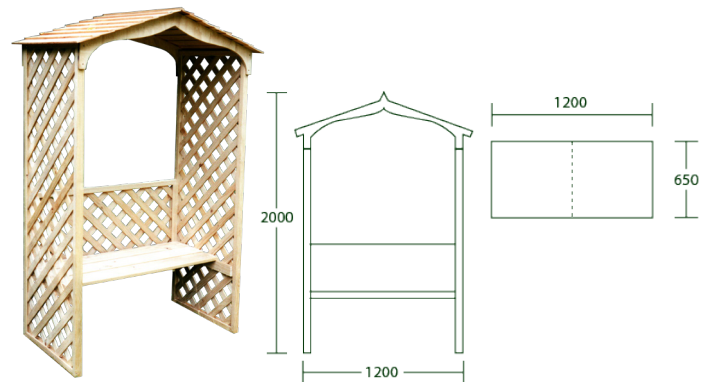

ARCHWAYS & SEATS

CURVED ARCHWAYS

1.0m Wide	\$195.00
1.2m Wide	\$210.00
1.4 m Wide	\$240.00

GABLE ARCHWAYS

.96m Wide	\$240.00
1.2m wide	\$290.00

GARDEN PERGOLA

1.5m Wide	\$340.00
-----------	----------

GARDEN SEAT

1.2m Wide	\$725.00
-----------	----------

GARDEN RETREAT

2.1m Wide	\$1025.00
Optional Floor Kit	\$230.00

Contact us for a quote on any custom changes to our standard range of Pinehaven archways.