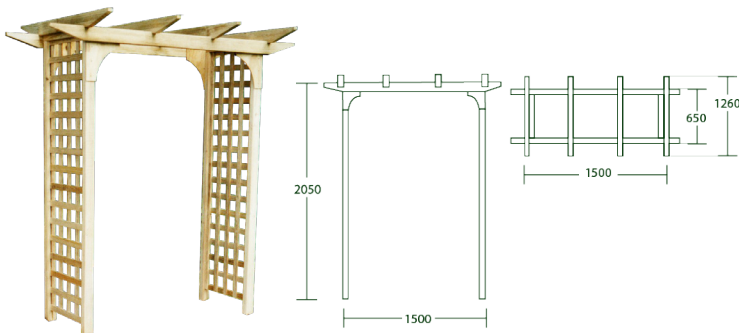

ARCHWAYS & SEATS

CURVED ARCHWAYS

1.0m Wide	\$195.00
1.2m Wide	\$210.00
1.4 m Wide	\$240.00

GABLE ARCHWAYS

.96m Wide	\$240.00
1.2m wide	\$290.00

GARDEN PERGOLA

1.5m Wide	\$340.00
-----------	----------

GARDEN SEAT

1.2m Wide	\$725.00
-----------	----------

GARDEN RETREAT

2.1m Wide	\$1025.00
Optional Floor Kit	\$230.00

Contact us for a quote on any custom changes to our standard range of Pinehaven archways.